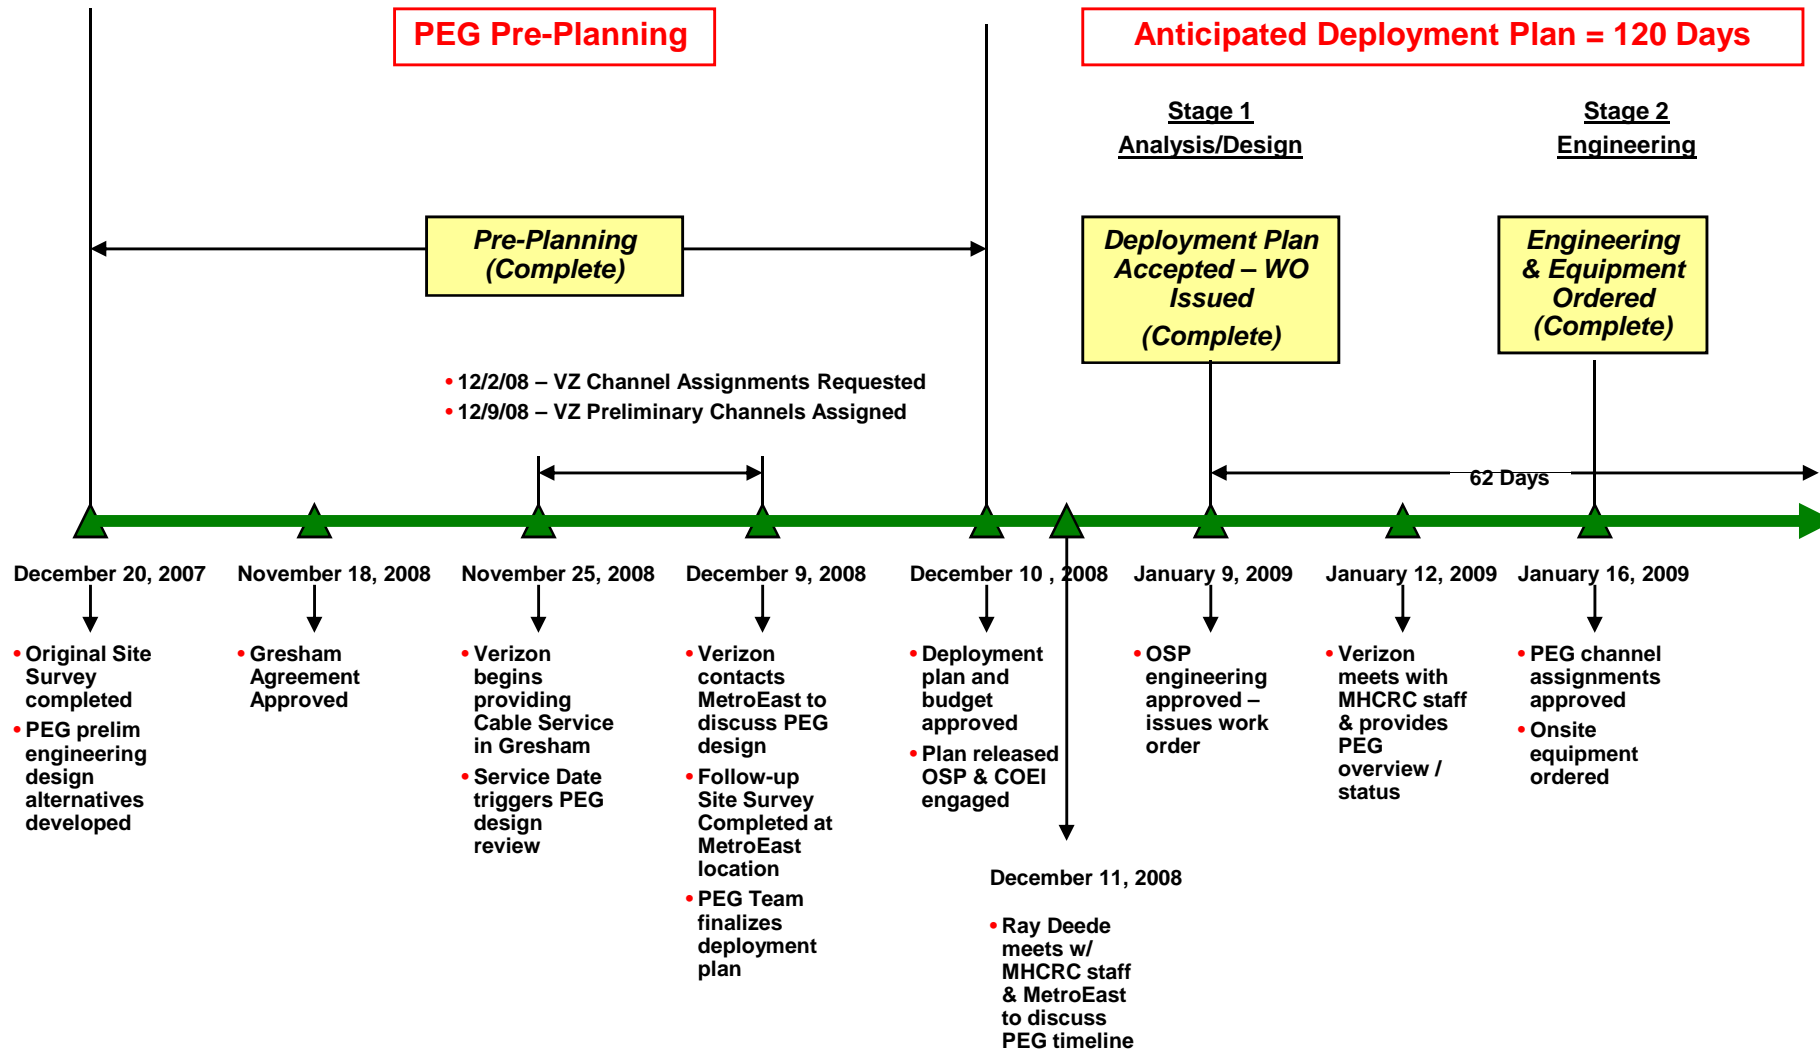

# Estimated PEG Timeline

# Estimated PEG Timeline (continued)

**Anticipated Deployment Plan = 120 Days**