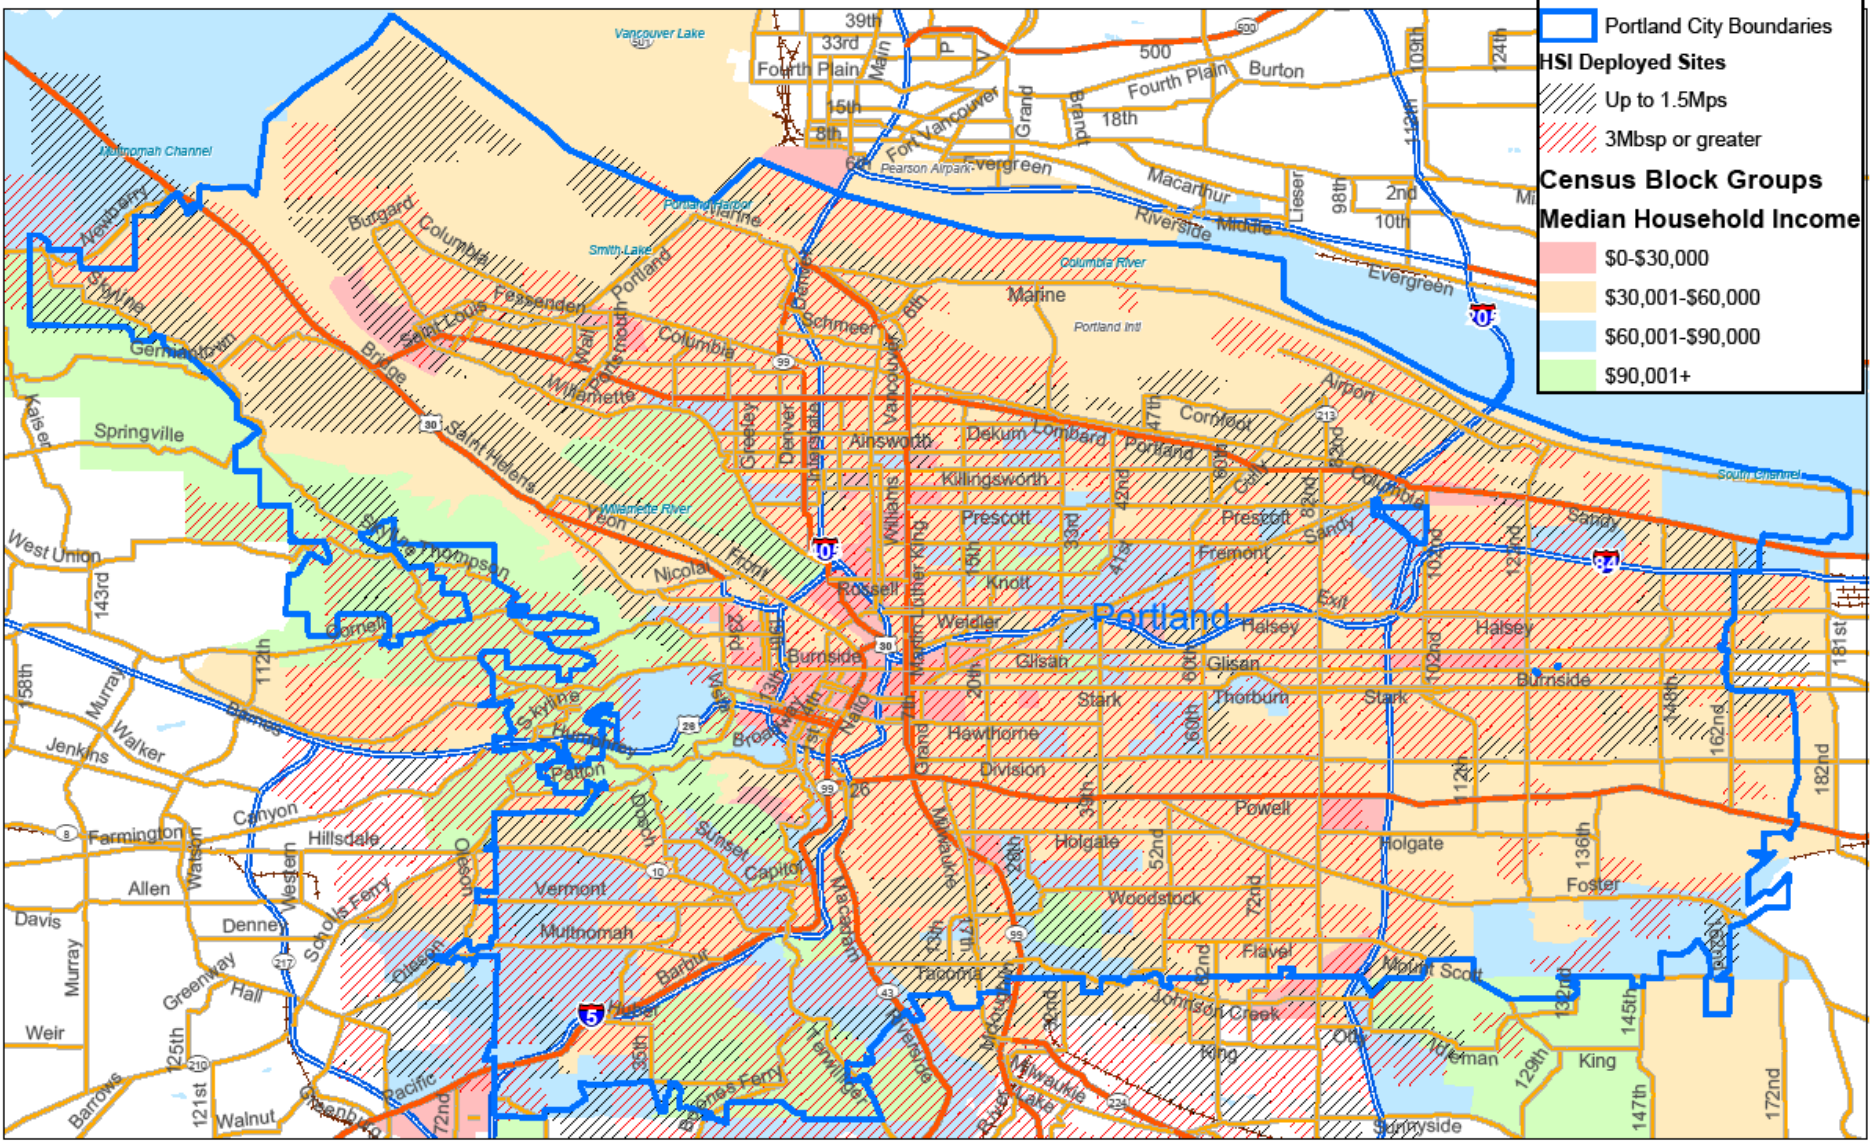

Qwest Choice™ TV

The Opportunity to Bring Cable Competition
and its Benefits to the Residents
of Portland, Oregon

July 30, 2007

PORTLAND

Legend

- Portland City Boundaries
- HSI Deployed Sites**
 - Up to 1.5Mbps
 - 3Mbps or greater
- Census Block Groups Median Household Income**
 - \$0-\$30,000
 - \$30,001-\$60,000
 - \$60,001-\$90,000
 - \$90,001+